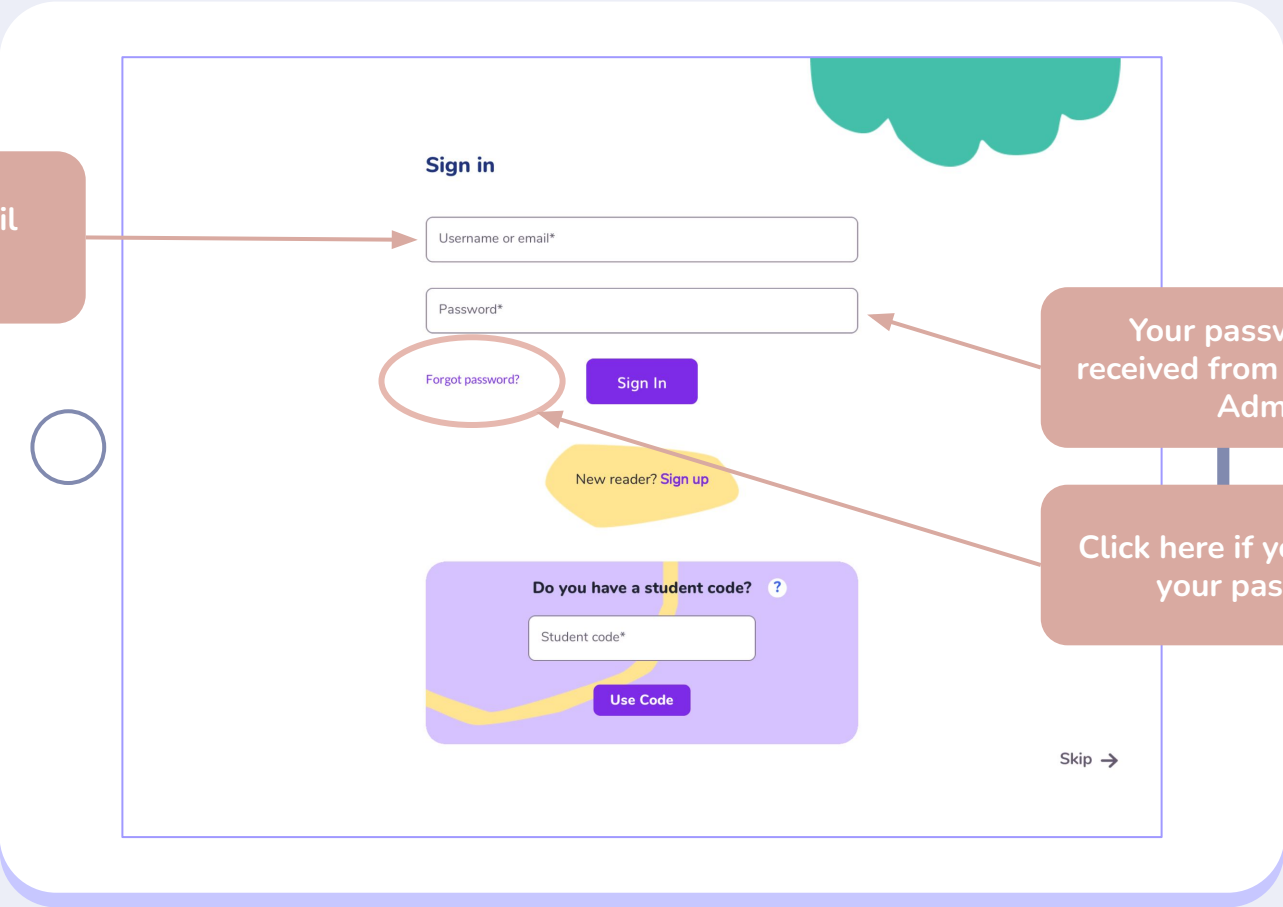

CLASS

How to log in to the Mobile and Classroom  
App

Your Email address

Your password you received from your School Admin.

Click here if you can't find your password.

Your Email address

### Sign in

[Forgot password?](#)

Sign In

New reader? [Sign up](#)

Do you have a student code? ?

Use Code

Skip →

Your password you received from your School Admin.